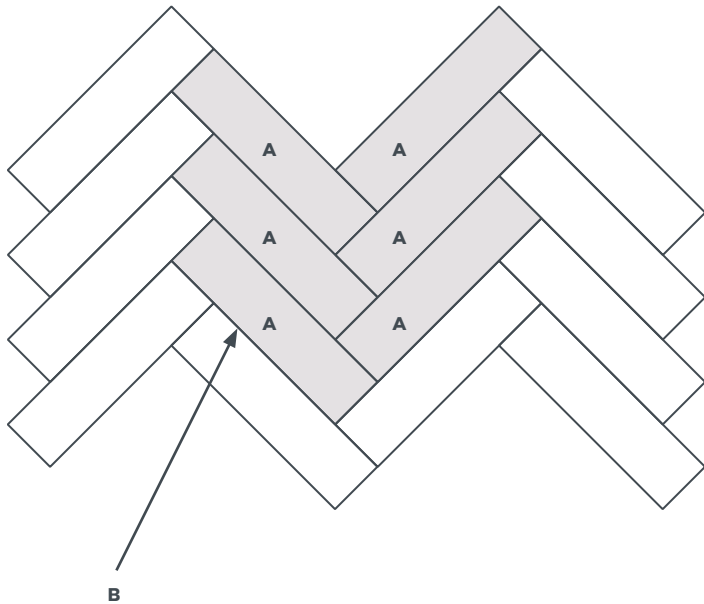

amtico

Product Installation Sheet

Designers' Choice

Large Parquet

Large Parquet Laying Pattern - 1 Colour

A 114mm x 457mm Tile

1 module =

A 114mm x 457mm blockwood
(16 off Per yd²)