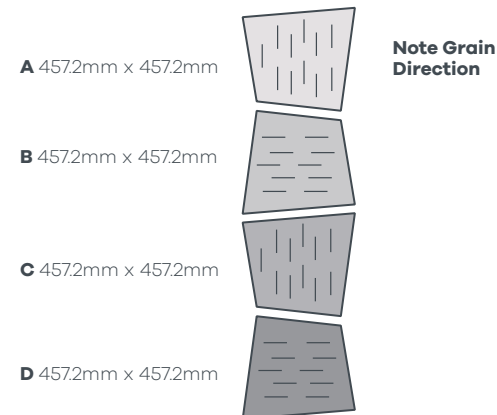

Product Installation Sheet
Designers' Choice

Oblique Square

Oblique Square Laying Pattern - 1 Colour

1. **DC165**
   A, B, C, D, Infinity Spark - AROA1131
2. **DC166**
   A, B, C, D, Linear Chalk - AROALA11
3. **DC167**
   A, B, C, D, Equator Flow - AROAEQ13

1 module for Both 1 colour & 4 colour(A) =

- **A** 457.2mm x 457.2mm Tile (1 off)
- **B** 457.2mm x 457.2mm Tile (1 off)
- **C** 457.2mm x 457.2mm Tile (1 off)
- **D** 457.2mm x 457.2mm Tile (1 off)

Oblique Square Laying Pattern - 4 Colour(A)

1. **DC168**
   A Kura Opium - AROSKU49
   B Stria Ash - AROSMS13
   C Shibori Lapsang - AROW7790
   D Shore Oak - AROW8180
2. **DC169**
   A Mirabelle Creme - AROSMB14
   B Jura Grey - AROSJA34
   C Stria Basalt - AROSMS43
   D Fossil Limestone - AROSFL33

Oblique Square Laying Pattern - 4 Colour(B)

1. **DC170**
   A Patina Vapour - AROAPT31
   B Fragment Astro - AROSFR33
   C Alchemy Storm - AROAAL20
   D Stria Rock - AROSMS33
2. **1 module 4 colour(B) =**
3. **A** 457.2mm x 457.2mm Tile (2 off)
   - **B** 457.2mm x 457.2mm Tile (1 off)
   - **C** 457.2mm x 457.2mm Tile (1 off)
   - **D** 457.2mm x 457.2mm Tile (1 off)