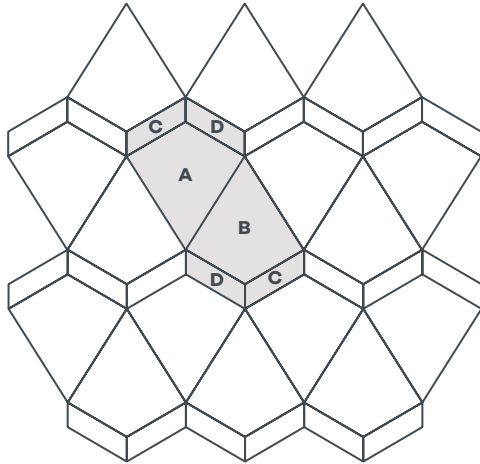

B 50.8mm x 50.8mm Key Square Tile

Product Installation Sheet

Designers' Choice

Kite

Kite Laying Pattern - 1 Colour

DC223

A, B, C, D Cumbrian Slate - AROSSL32

1 module for Both 1 & 2 colour =