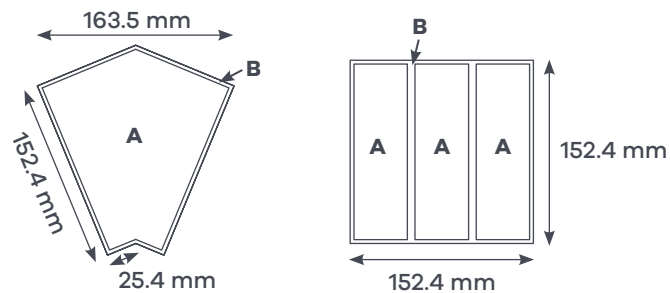

Etch Border B8060

Angled Corner: C806A

Square Corner: C806S

Pre-taped lengths can also be grouped to create a blockwork effect, as shown below.