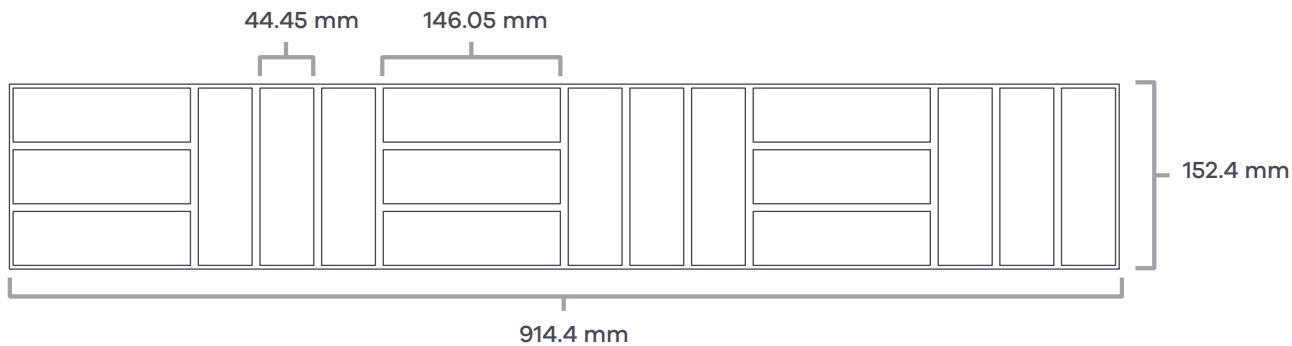

Etch Border B8060

Angled Corner: C806A

Square Corner: C806S

Pre-taped lengths can also be grouped to create a blockwork effect, as shown below.