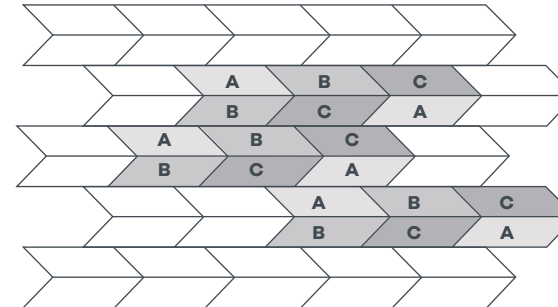

Arrow Laying Pattern - 3 Colour

DC163
A Reclaimed Oak - AROW7870
B Pier Oak - AROW7890
C Harbour Pine - AROW7990

1 module =
A Right Tile (1 off)
B Right Tile (1 off)
C Right Tile (1 off)

A Left Tile (1 off)
B Left Tile (1 off)
C Left Tile (1 off)