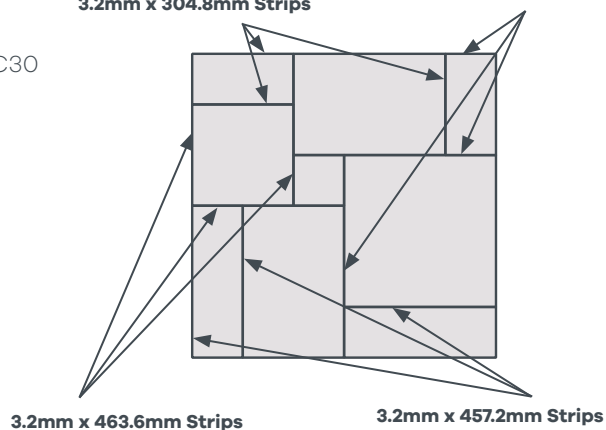

1. **DC137**
   A Mirabelle Bleu - AROSMB34
   B Stria Basalt Stripping - AROSMS43

1. **DC138**
   A Exposed Concrete - AROSEC30
   B Cadence Aeria Stripping - AROSPB31

1. **DC139**
   A Kura Cassia - AROSKU41
   B Shimmer Denim Stripping - AROASE39

1. **DC140**
   A Patina Smalt - AROAPT22
   B Patina Vapour Stripping - AROAPT31

1. **DC141**
   A Cadence Aeria - AROSPB31
   B Exposed Concrete Stripping - AROSEC30

1. **DC142**
   A Umbra Dusk - AROAUA24
   B Umbra Veil Stripping - AROAUA13

1. **DC198**
   A Riverstone Tundra - AROSRS40
   B Honed Limestone Natural Stripping - AROSLH11

1. **DC199**
   A Lulworth Stone - AROSST41
   B Stria Basalt Stripping - AROSMS43

1. **DC200**
   A Basilica Shell - AROSBS41
   B Kura Juniper Stripping - AROSKU42

1. **DC201**
   A Welsh Slate - AROSSL21
   B Basilica Salt Stripping - AROSBS12

1. **DC202**
   A Fragment Abyss - AROSFR22
   B Fragment Nova Stripping - AROSFR11

1 module Small & Large Stripping =
(1 off each)

3.2mm x 612.8mm Strips
3.2mm x 304.8mm Strips