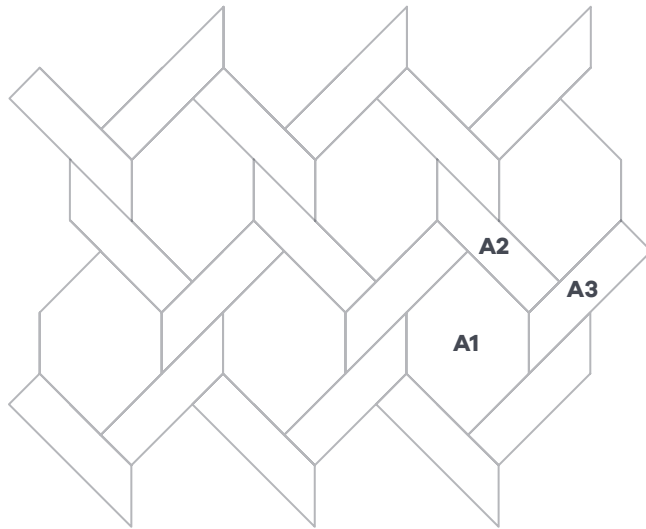

Product Installation Sheet

Designers' Choice

Castel Weave

Castel Weave Pattern - 1 Colour

1 Module =

- **A1** Polygon Tile (1 off)
- **A2** Angle Cut Tile (1 off)
- **A3** Angle Cut Tile (off)

Supplied as a set of loose tile parts, the layout is to be formed on site using this tile set.

DC263

- **A1** Pier Oak - AROW7890
- **A2** Pier Oak - AROW7890
- **A3** Pier Oak - AROW7890

DC264

- **A1** Wharf Oak - AROW8190
- **A2** Wharf Oak - AROW8190
- **A3** Wharf Oak - AROW8190

DC265

- **A1** Lime Washed Wood - AROW7660
- **A2** Lime Washed Wood - AROW7660
- **A3** Lime Washed Wood - AROW7660

DC266

- **A1** White Wash Wood - AROW7680
- **A2** White Wash Wood - AROW7680
- **A3** White Wash Wood - AROW7680

DC267

- **A1** Manor Oak - AROW7970
- **A2** Manor Oak - AROW7970
- **A3** Manor Oak - AROW7970

DC268

- **A1** French Oak - AROW7830
- **A2** French Oak - AROW7830
- **A3** French Oak - AROW7830

DC269

- **A1** Harbour Pine - AROW7990
- **A2** Harbour Pine - AROW7990
- **A3** Harbour Pine - AROW7990

DC270

- **A1** York Oak - AROW8160
- **A2** York Oak - AROW8160
- **A3** York Oak - AROW8160

DC271

- **A1** Nomad Oak - AROW8140
- **A2** Nomad Oak - AROW8140
- **A3** Nomad Oak - AROW8140

Installation instructions also apply to Endless Possibility code EP263