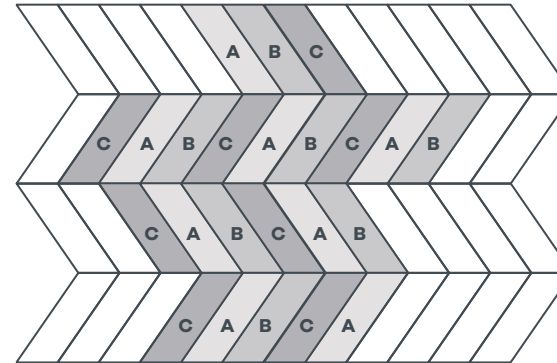

Pleat Laying Pattern - 3 Colour

1. **DC127**
   A Equator Flow - AR0AEQ13
   B Kura Kala - AROSKU31
   C Basilica Salt - ARO SBS12
2. **DC128**
   A Lime Washed Wood - AA0W7660
   B Natural Limed Wood - AR0W7690
   C Blonde Oak - AR0W7460