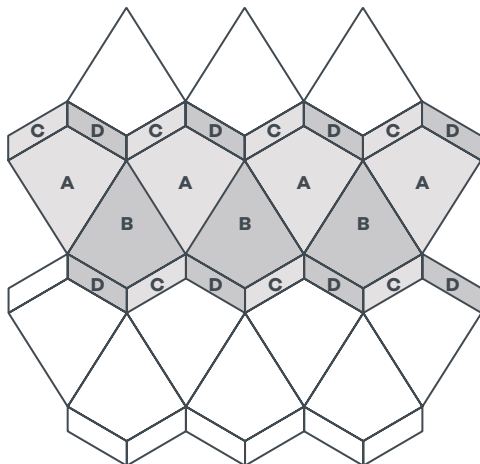

Kite Laying Pattern - 2 Colour