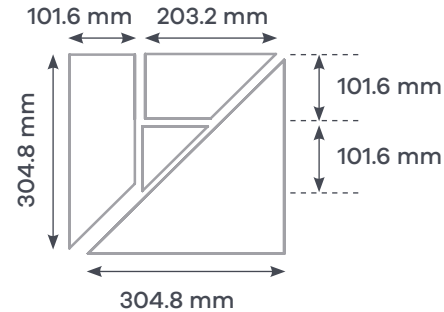

1 Module =

- **A** Half Tile (1 off)
- **B** Special Part (1 off)
- **C** Special Part (1 off)
- **D** Half Tile (1 off)

Supplied as a set of loose tile parts, the layout is to be formed on site using this tile set.

DC281

- **A1** Dark Walnut - AROW7700
- **A2** Dark Walnut - AROW7700
- **A3** Dark Walnut - AROW7700
- **A4** Dark Walnut - AROW7700

DC282

- **A1** Farmhouse Oak - AROW7630
- **A2** Farmhouse Oak - AROW7630
- **A3** Farmhouse Oak - AROW7630
- **A4** Farmhouse Oak - AROW7630

DC283

- **A1** Ink Wash Wood - AROW8230
- **A2** Ink Wash Wood - AROW8230
- **A3** Ink Wash Wood - AROW8230
- **A4** Ink Wash Wood - AROW8230

Installation instructions also apply to Endless Possibility code EP281

DC284

- **A1** Nomad Oak - AROW8140
- **A2** Nomad Oak - AROW8140
- **A3** Nomad Oak - AROW8140
- **A4** Nomad Oak - AROW8140

DC285

- **A1** Manor Oak - AROW7970
- **A2** Manor Oak - AROW7970
- **A3** Manor Oak - AROW7970
- **A4** Manor Oak - AROW7970

DC286

- **A1** White Wash Wood - AROW7680
- **A2** White Wash Wood - AROW7680
- **A3** White Wash Wood - AROW7680
- **A4** White Wash Wood - AROW7680