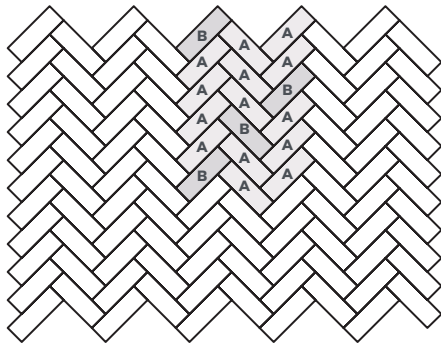

Small Parquet Laying Pattern - 2 Colour

- **DC 110**
  A White Wash Wood - AROW7680
  B Limed Grey Wood - AROW7670

- **DC 226**
  A Cornish Oak - AROW8150
  B York Oak - AROW8160

1 module 2 Colour =
A 76.2mm x 228.6mm blockwood (4 off)
B 76.2mm x 228.6mm blockwood (1 off)