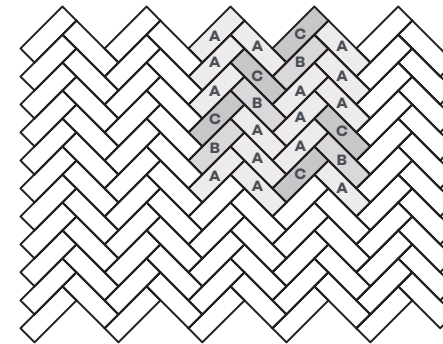

Small Parquet Laying Pattern - 3 Colour

- **DC 111**
  A Kura Anise - AROSKU39
  B Kura Juniper - AROSKU42
  C Kura Opium - AROSKU49

- **DC 112**
  A Worn Oak - AROW7390
  B Brushed Oak - AROW7910
  C Fumed Oak - AROW7900

1 module 3 Colour =
A 76.2mm x 228.6mm blockwood (3 off)
B 76.2mm x 228.6mm blockwood (1 off)
C 76.2mm x 228.6mm blockwood (1 off)

76.2mm x 228.6mm Tile