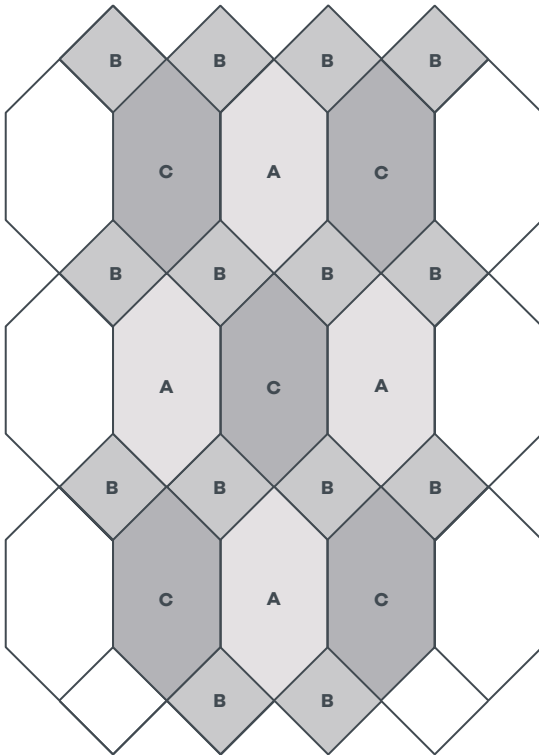

Product Installation Sheet

Designers' Choice

Polygon Key

Polygon Key Laying Pattern - 3 Colour

DC175

- **A** Kura Cassia - AROSKU41
- **B** Kura Anise - AROSKU39
- **C** Kura Juniper - AROSKU42

DC176

- **A** Buckland Stone - AROSST42
- **B** Lulworth Stone - AROSST41
- **C** Fossil Limestone - AROSFL33

DC177

- **A** Cirrus Air - AROW8100
- **B** Cirrus Mist - AROW8110
- **C** Cirrus Dawn - AROW8070

DC178

- **A** Stria Ash - AROSMS13
- **B** Kura Anise - AROSKU39
- **C** Kura Opium - AROSKU49

A 863.6mm x 431.8mm Tile

B 304.8mm x 304.8mm Tile

C 863.6mm x 431.8mm Tile

1 module =

- **A** 863.6mm x 431.8mm Tile (1 off)
- **B** 304.8mm x 304.8mm Tile (1 off)
- **C** 863.6mm x 431.8mm Tile (1 off)