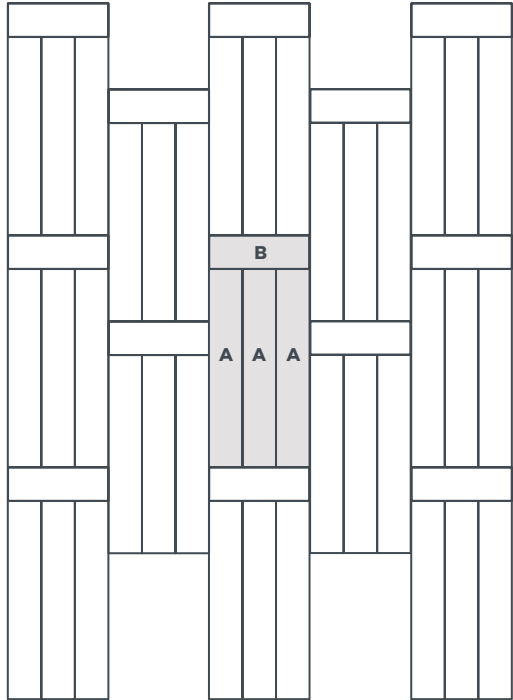

Product Installation Sheet
Designers' Choice

Plank Weave

Plank Weave Laying Pattern - 1 Colour

- **DC131**
  A, B, Worn Oak - AR0W7390
- **DC132**
  A, B, Reclaimed Oak - AR0W7870
- **DC133**
  A, B, Parisian Pine - AR0W7860
- **DC134**
  A, B, Chroma Gold - AR0ACH79
- **DC229**
  A, B, Aged Oak - AR0W7710
- **DC230**
  A, B, French Oak - AR0W7830
- **DC231**
  A, B, Farmhouse Oak - AR0W7630

A 152.4mm x 914.4mm Tile (3 off)

B 152.4mm x 4.572mm Strip (1 off)

1 module = both