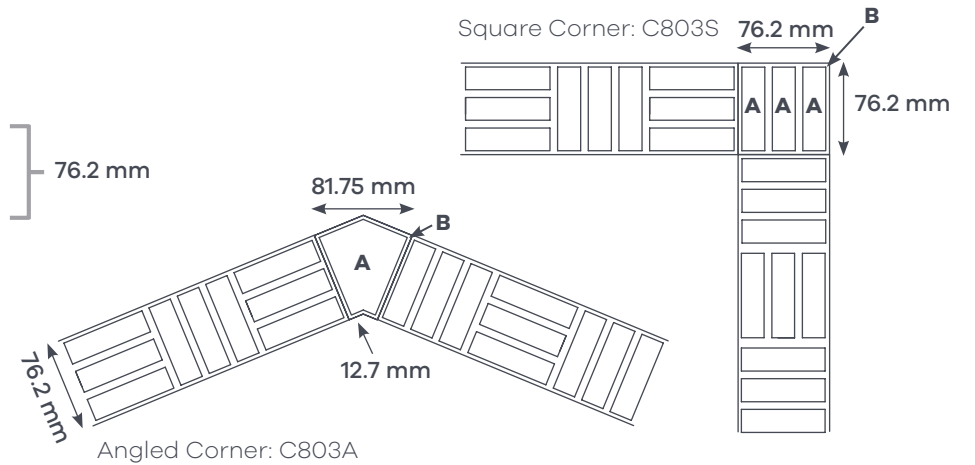

Product Installation Sheet
Designers' Choice

Etch Border

Etch Border B8030