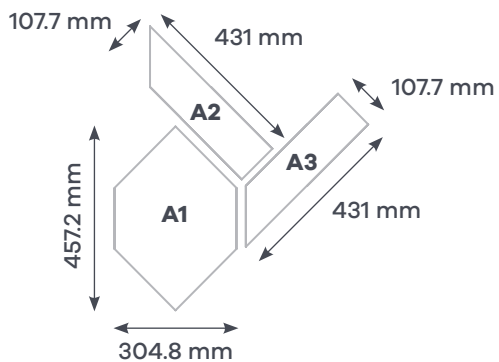

Product Installation Sheet

Designers' Choice

Castel Weave

Castel Weave Pattern - 1 Colour

1 Module =

- **A1** Polygon Tile (1 off)
- **A2** Angle Cut Tile (1 off)
- **A3** Angle Cut Tile (off)

Supplied as a set of loose tile parts, the layout is to be formed on site using this tile set.

DC263

- **A1** Pier Oak - AROW7890
- **A2** Pier Oak - AROW7890
- **A3** Pier Oak - AROW7890

DC264

- **A1** Wharf Oak - AROW8190
- **A2** Wharf Oak - AROW8190
- **A3** Wharf Oak - AROW8190

DC265

- **A1** Lime Washed Wood - AROW7660
- **A2** Lime Washed Wood - AROW7660
- **A3** Lime Washed Wood - AROW7660

DC266

- **A1** White Wash Wood - AROW7680
- **A2** White Wash Wood - AROW7680
- **A3** White Wash Wood - AROW7680

DC267

- **A1** Manor Oak - AROW7970
- **A2** Manor Oak - AROW7970
- **A3** Manor Oak - AROW7970

DC268

- **A1** French Oak - AROW7830
- **A2** French Oak - AROW7830
- **A3** French Oak - AROW7830

DC269

- **A1** Harbour Pine - AROW7990
- **A2** Harbour Pine - AROW7990
- **A3** Harbour Pine - AROW7990

DC270

- **A1** York Oak - AROW8160
- **A2** York Oak - AROW8160
- **A3** York Oak - AROW8160

DC271

- **A1** Nomad Oak - AROW8140
- **A2** Nomad Oak - AROW8140
- **A3** Nomad Oak - AROW8140

Installation instructions also apply to Endless Possibility code EP263