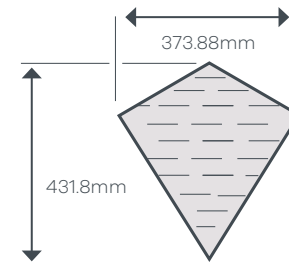

A 228.6mm x 457.2mm Tile

B 457.2mm x 457.2mm Tile

1 module with Stripping =

A 228.6mm x 457.2mm (1 off)

B 3.175mm x 914mm (1 off)

Plus cartons of 3.175mm x 914mm Strips
 each carton of Strips will cover 6m²
 in this design Tile.

- A** 101.6mm x 203.2mm small Tile Straight Grain
A 152.4mm x 304.8mm large Tile Straight Grain

- A** 203.2mm x 203.2mm small Tile Straight Grain
A 304.8mm x 304.8mm large Tile Straight Grain

- A** 101.6mm x 304.8mm small Tile Cross Grain
A 152.4mm x 457.2mm large Tile Cross Grain

- A** 101.6mm x 304.8mm small Tile Straight Grain
A 152.4mm x 457.2mm large Tile Straight Grain

- A** 203.2mm x 304.8mm small Tile Cross Grain
A 304.8mm x 457.2mm large Tile Cross Grain

- A** 203.2mm x 304.8mm small Tile Straight Grain
A 304.8mm x 457.2mm large Tile Straight Grain

amtico

Product Installation Sheet

Designers' Choice

Large Parquet

Large Parquet Laying Pattern - 1 Colour

A 114mm x 457mm Tile

1 module =

A 114mm x 457mm blockwood
(16 off Per yd²)