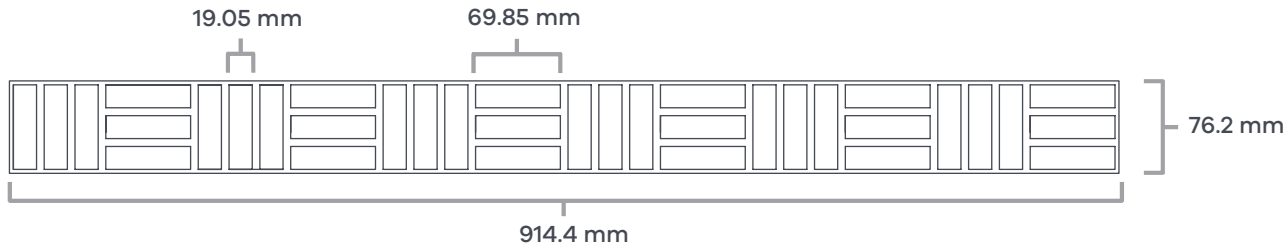

Product Installation Sheet
Designers' Choice

Etch Border

Etch Border B8030