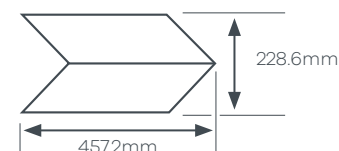

1 module =
A Right Tile (1 off)
B Left Tile (1 off)
A Right Tile (1 off)
B Left Tile (1 off)

Arrow Laying Pattern - 4 Colour

DC164
A Kura Kala - AROSKU31
B Kura Cassia AROSKU41
C Kura Caraway AROSKU38
D Kura Anise AROSKU39

1 module =
A Right Tile (1 off)
B Right Tile (0 off)
C Right Tile (2 off)
D Right Tile (1 off)

A Left Tile (2 off)
B Left Tile (1 off)
C Left Tile (1 off)
D Left Tile (0 off)

amtico

Product Installation Sheet