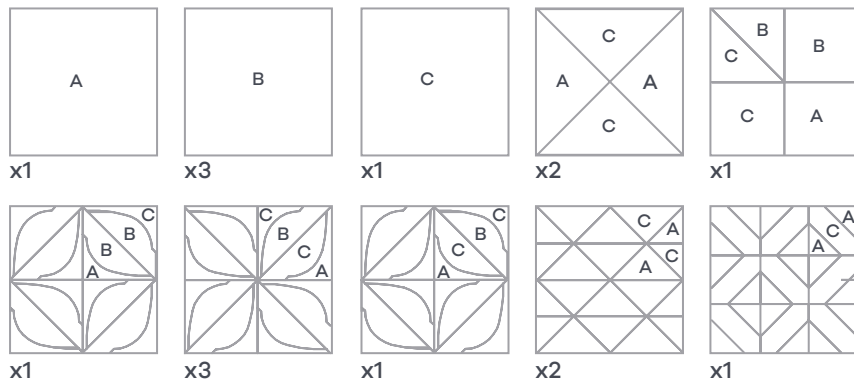

Product Installation Sheet

Designers' Choice

Muralist