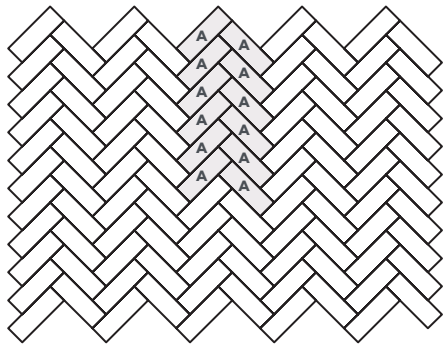

Product Installation Sheet
Designers' Choice

Small Parquet

Small Parquet Laying Pattern - 1 Colour

- **DC 113**
  A American Oak - AROW7050

- **DC 114**
  A Washed Teak - AROW5990

- **DC 115**
  A Farmhouse Oak - AROW7630

- **DC 116**
  A Manor Oak - AROW7970

- **DC 117**
  A Priory Oak - AROW7200

- **DC 227**
  A Dry Teak - AROW7810

1 module 1 Colour =
A 76.2mm x 228.6mm blockwood (48 off Per yd²)