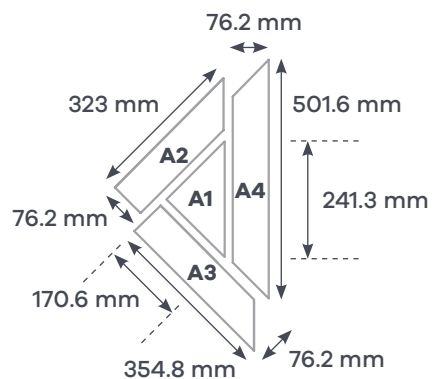

Installation instructions also apply to Endless Possibility code EP263

Product Installation Sheet
Designers' Choice

French Weave

French Weave Pattern - 1 Colour

1 Module =

- A1** Half Tile (4 off)
- A2** Mitred Part (4 off)
- A3** Mitred Part (4 off)
- A4** Double Mitred (4 off)