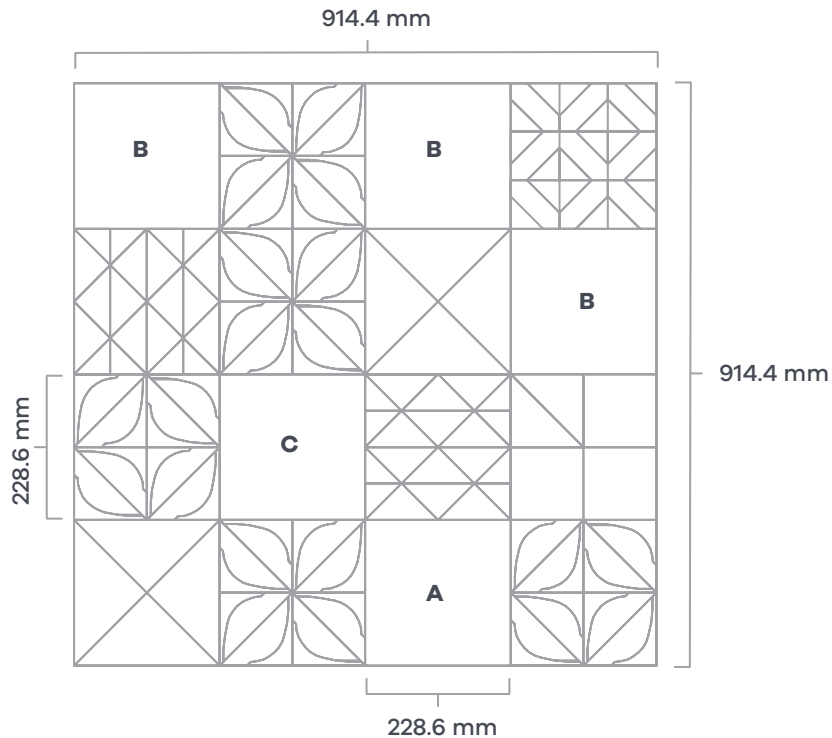

Product Installation Sheet

Designers' Choice

Muralist